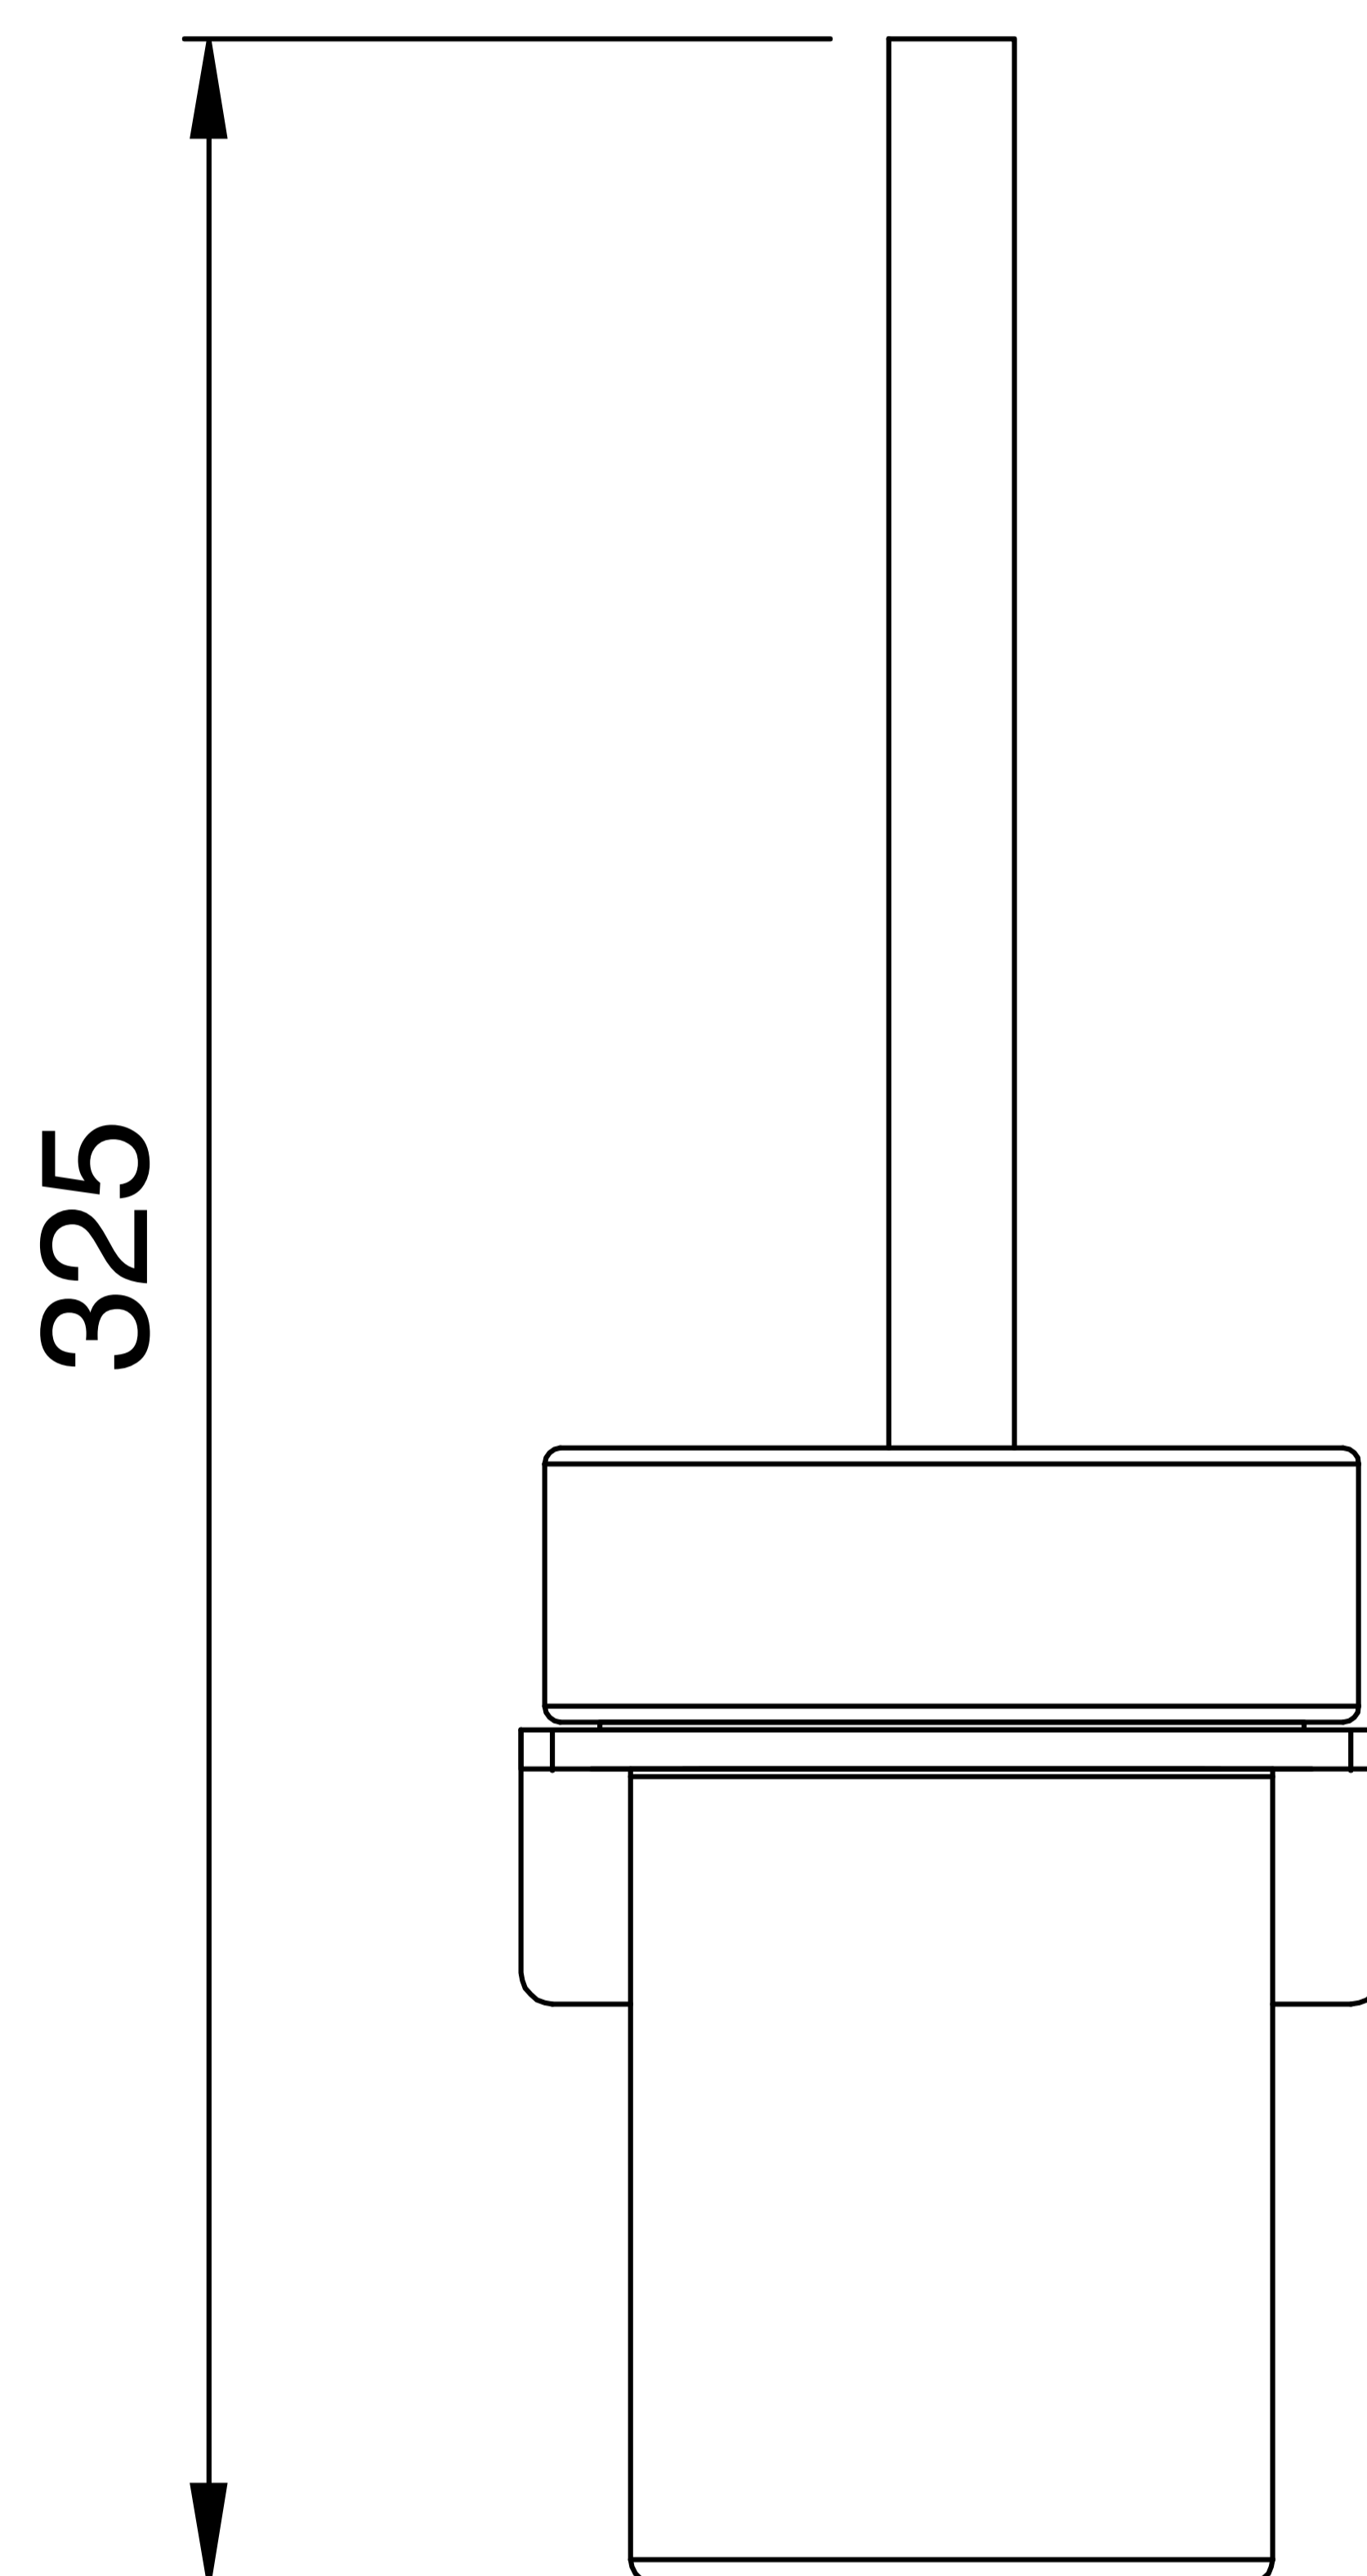

Toilet Brush Holder

Product Code : **2728**

Technical Drawing

All dimension are in **mm**