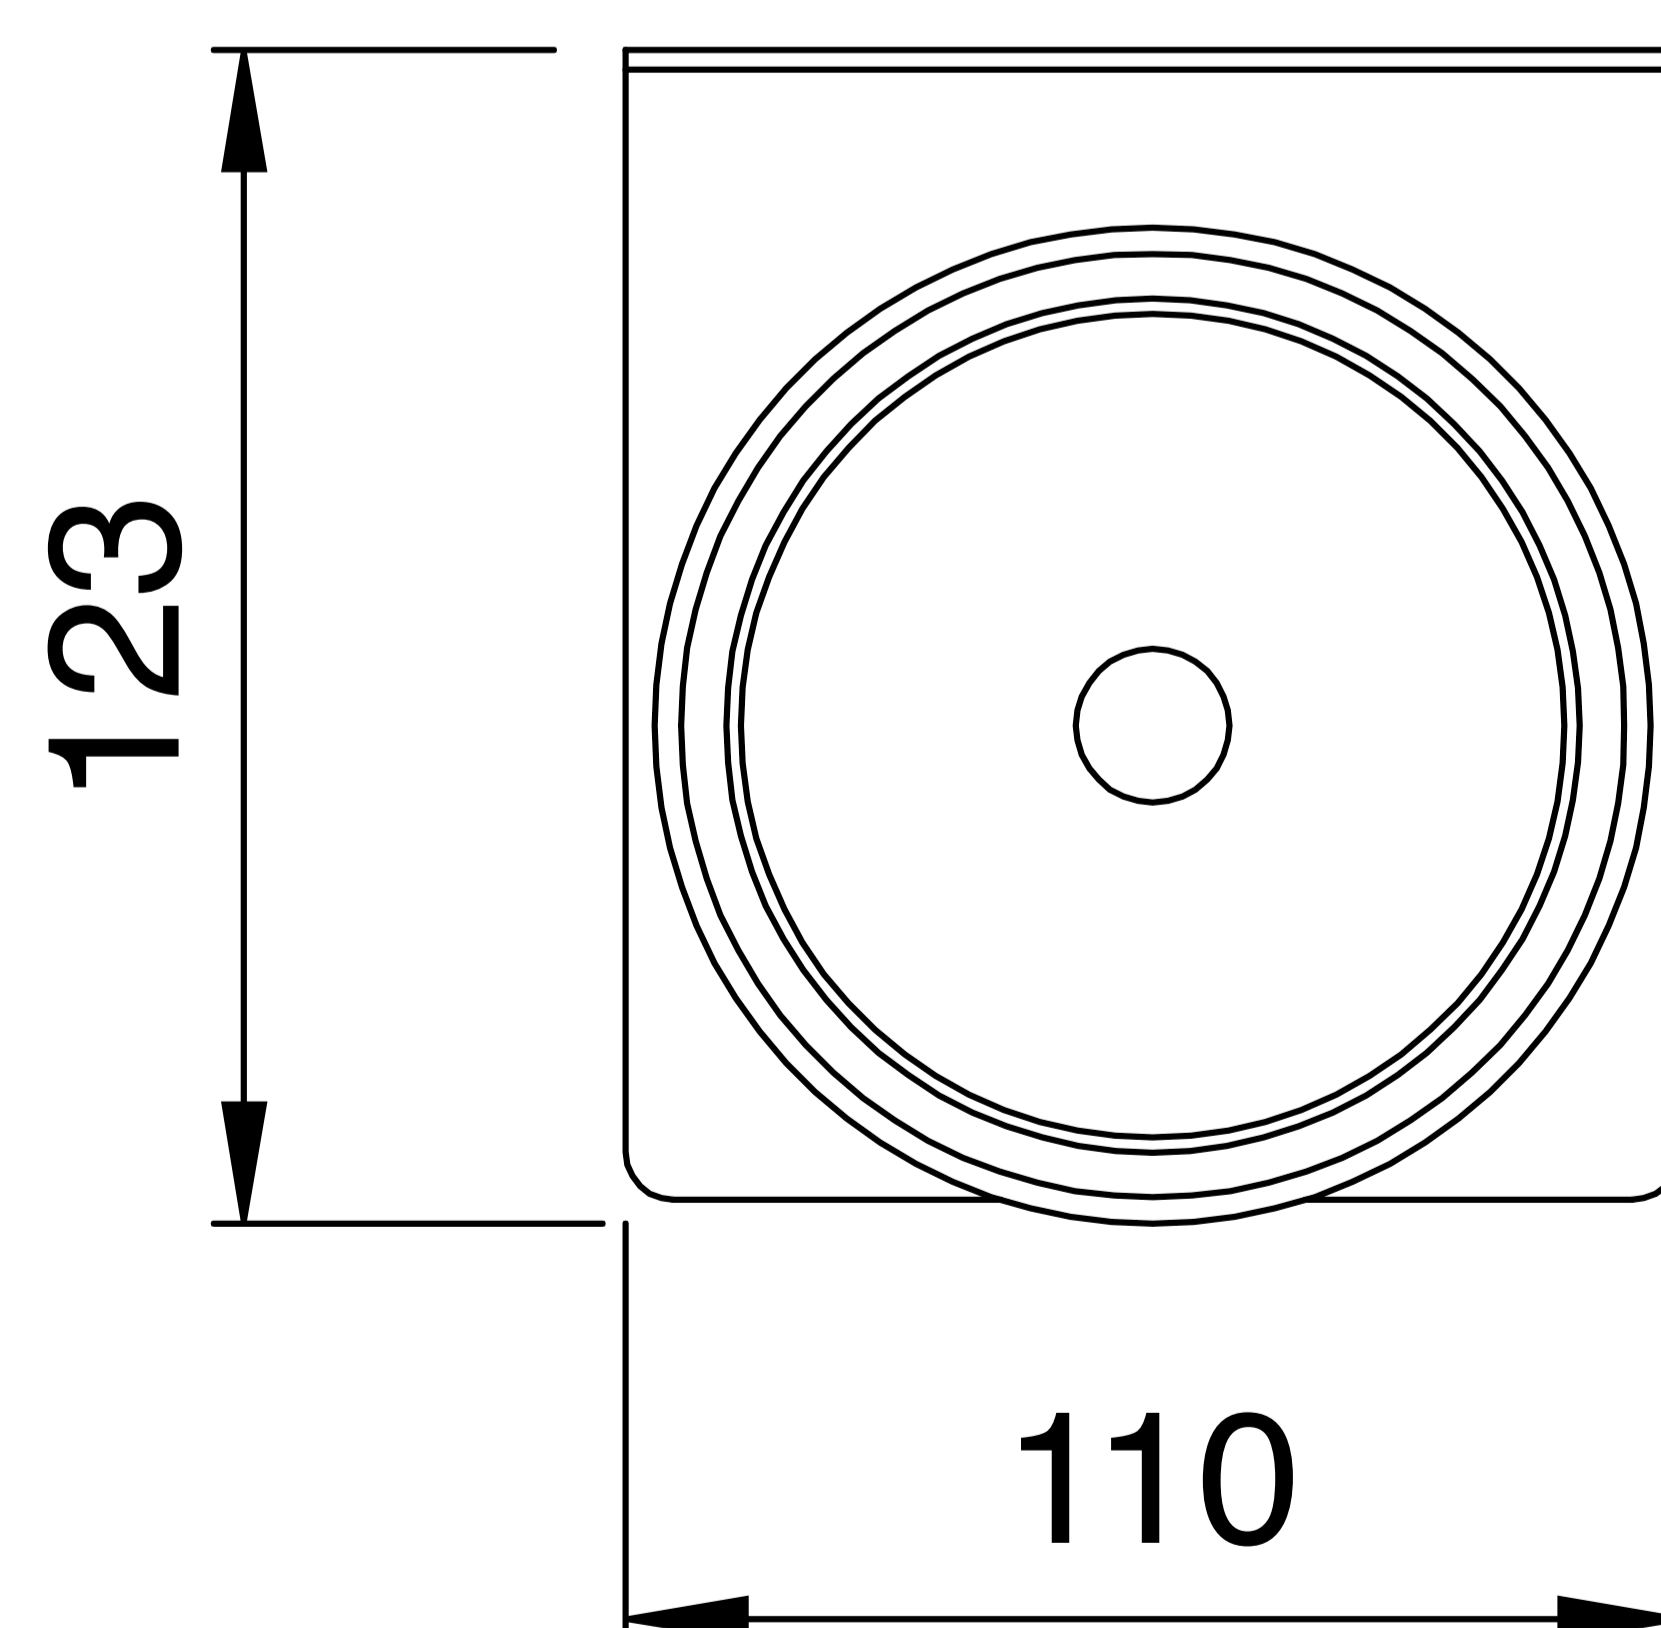

Toilet Brush Holder

Product Code : **2728**

Technical Drawing

All dimension are in **mm**